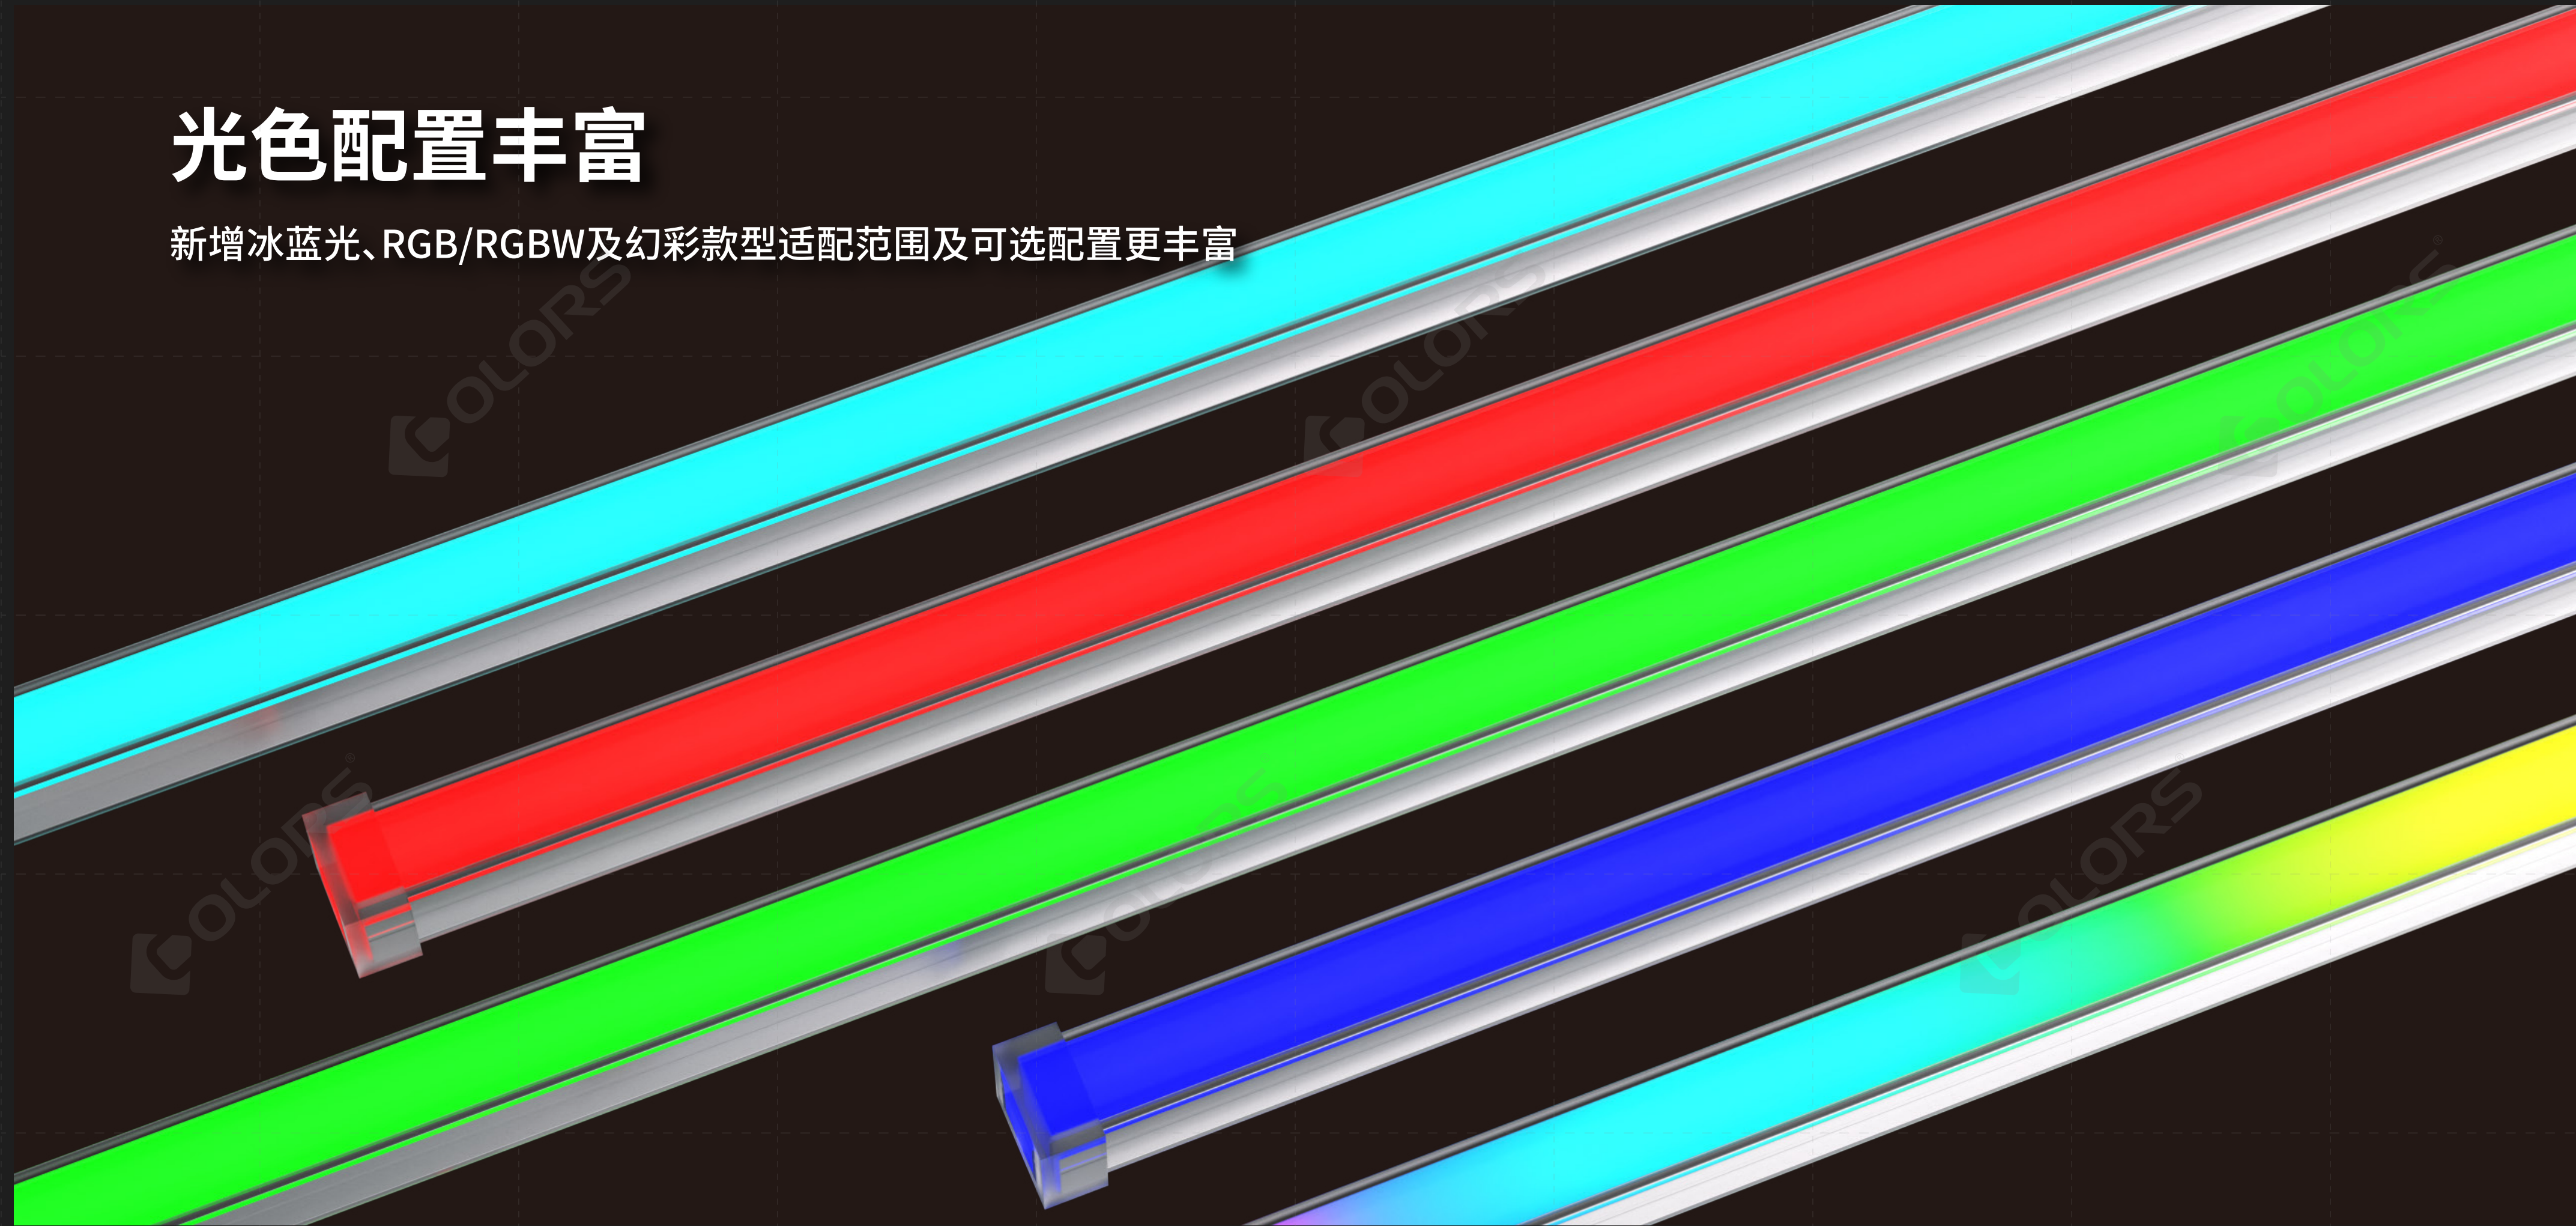

光色配置丰富

新增冰蓝光、RGB/RGBW及幻彩款型适配范围及可选配置更丰富