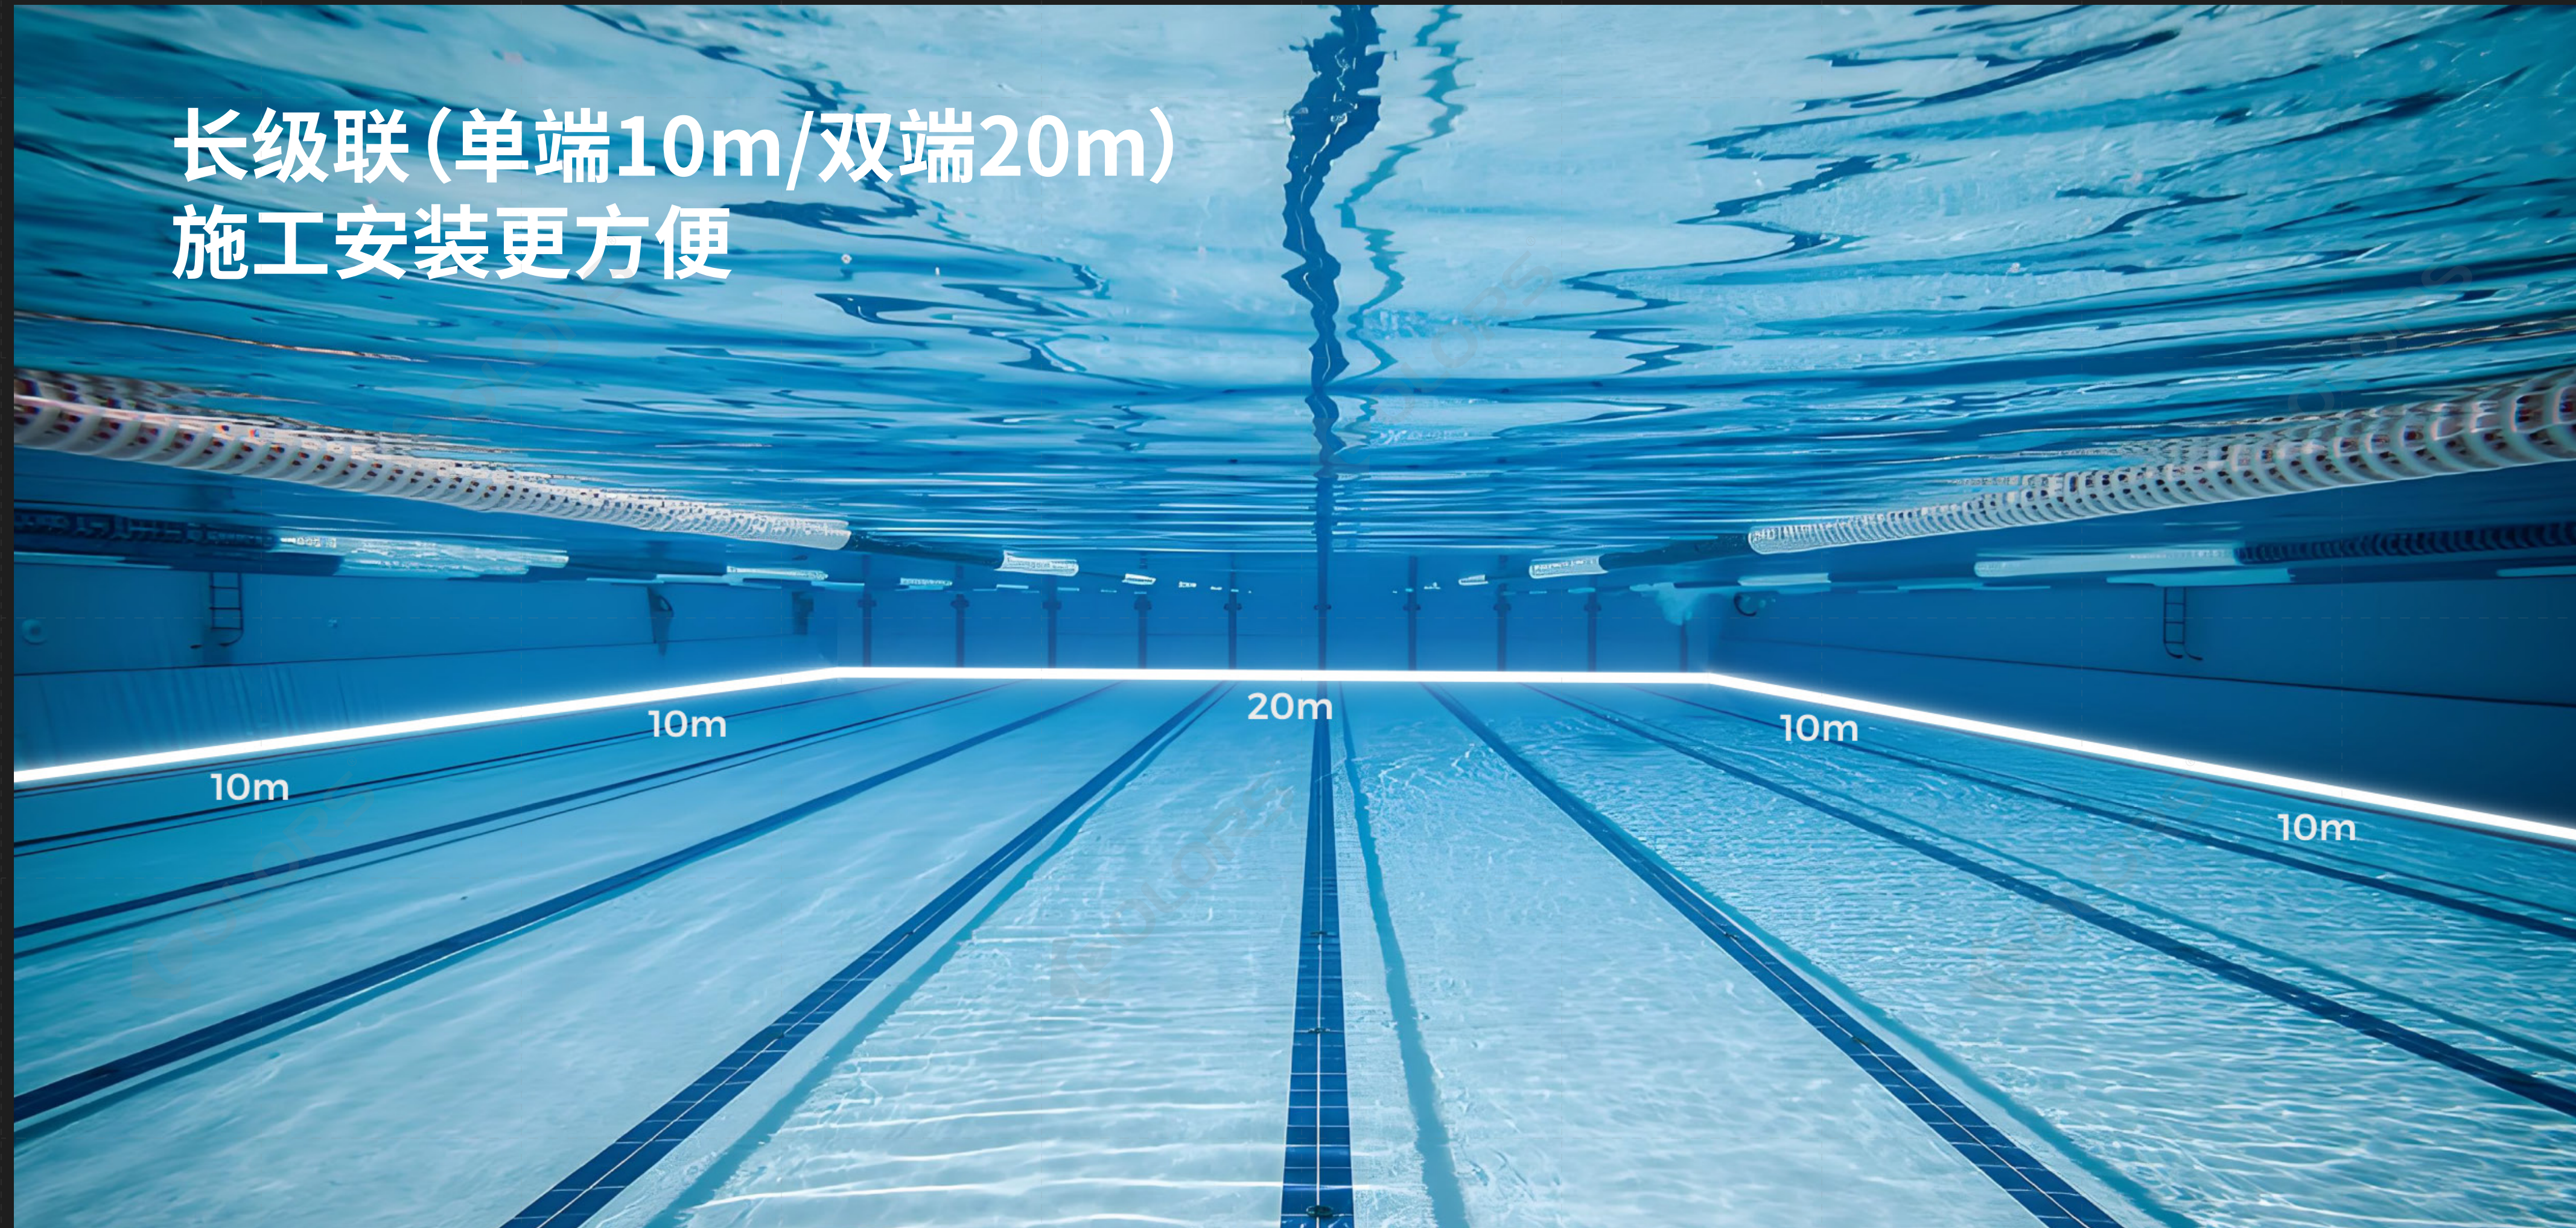

长级联(单端10m/双端20m)
施工安装更方便

10m

10m

20m

10m

10m